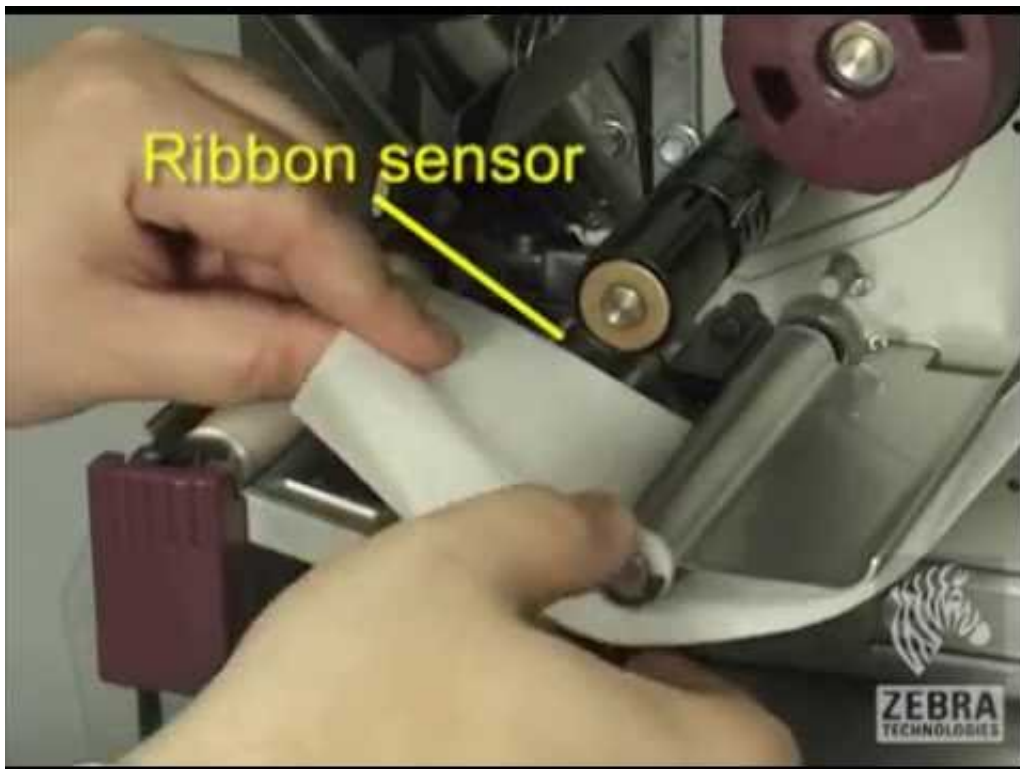

DOWNLOAD

[Zebra 105se Driver For Mac](#)

[Zebra 105se Driver For Mac](#)

0 1 20130912) Uploaded on Dec Qomo software View full Zebra 105Se Bar Code Printer specs on CNET.. OEM trademarks are the properties of their respective owners Power Description Input Voltage: Windows 10, Windows 7, Windows Zebra 105sl printer Windows 8.