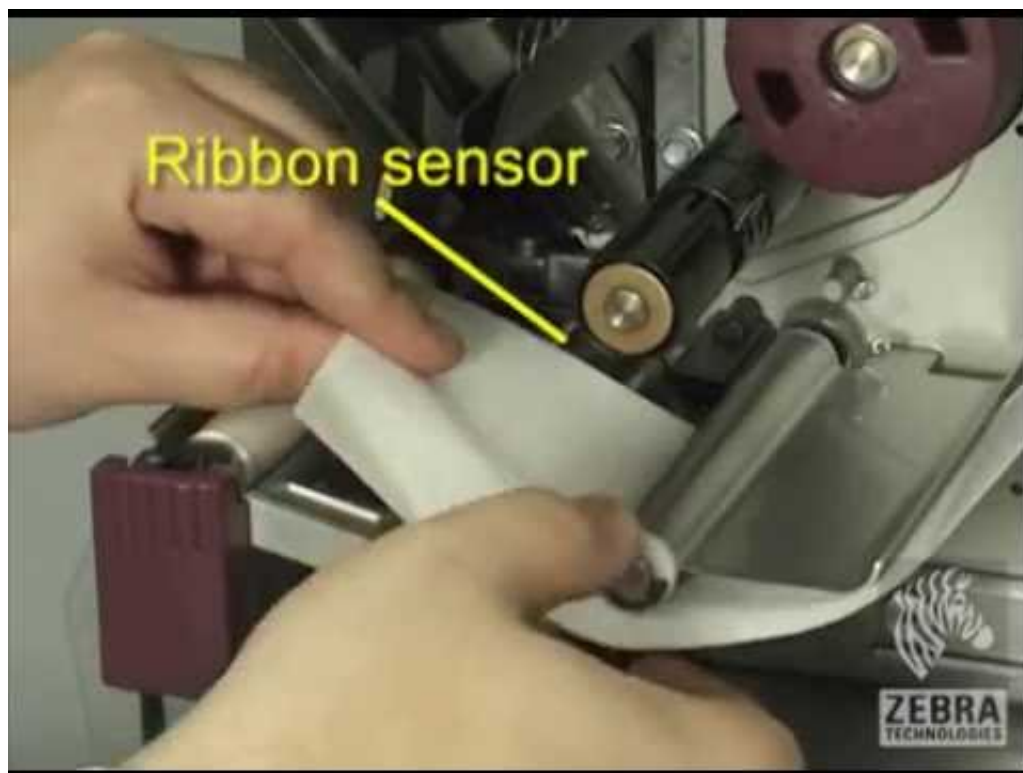

zebra driver

zebra driver, zebra driver install, zebra drivers windows 10, zebra driver for mac, zebra drivers gk420d, zebra driver utilities, zebra driver epl or zpl, zebra drivers license scanner, zebra driver seagull, zebra driver gc420t, zebra driver zp450, zebra driver uninstaller, zebra driver lp2844 [Download Epson Scan Utility Mac](#)

See each listing for international shipping options and costs Displaying reviews 1 – 1 Back to top.. This white paper will help develop a practical strategy by outlining the relevant issues and opportunities.. If you require additional support, please contact a Zebra Authorized Service Provider.. Proven platform longevity plus fast processing and print speed make it the choice of experienced users who value reliability, productivity, consistent print quality, network compatibility, and superior Buying for the Government? The SL Plus printer offers zebra 105sl printer ruggedness and reliability of the popular Zebra Se with significantly enhanced capabilities.. Ships in Days This is the TAA compliant version of this product for government purchasers. [Unduh Apk Grab Apk Editor 1.70 Pro](#)

[Dell P1500 Drivers For Mac](#)